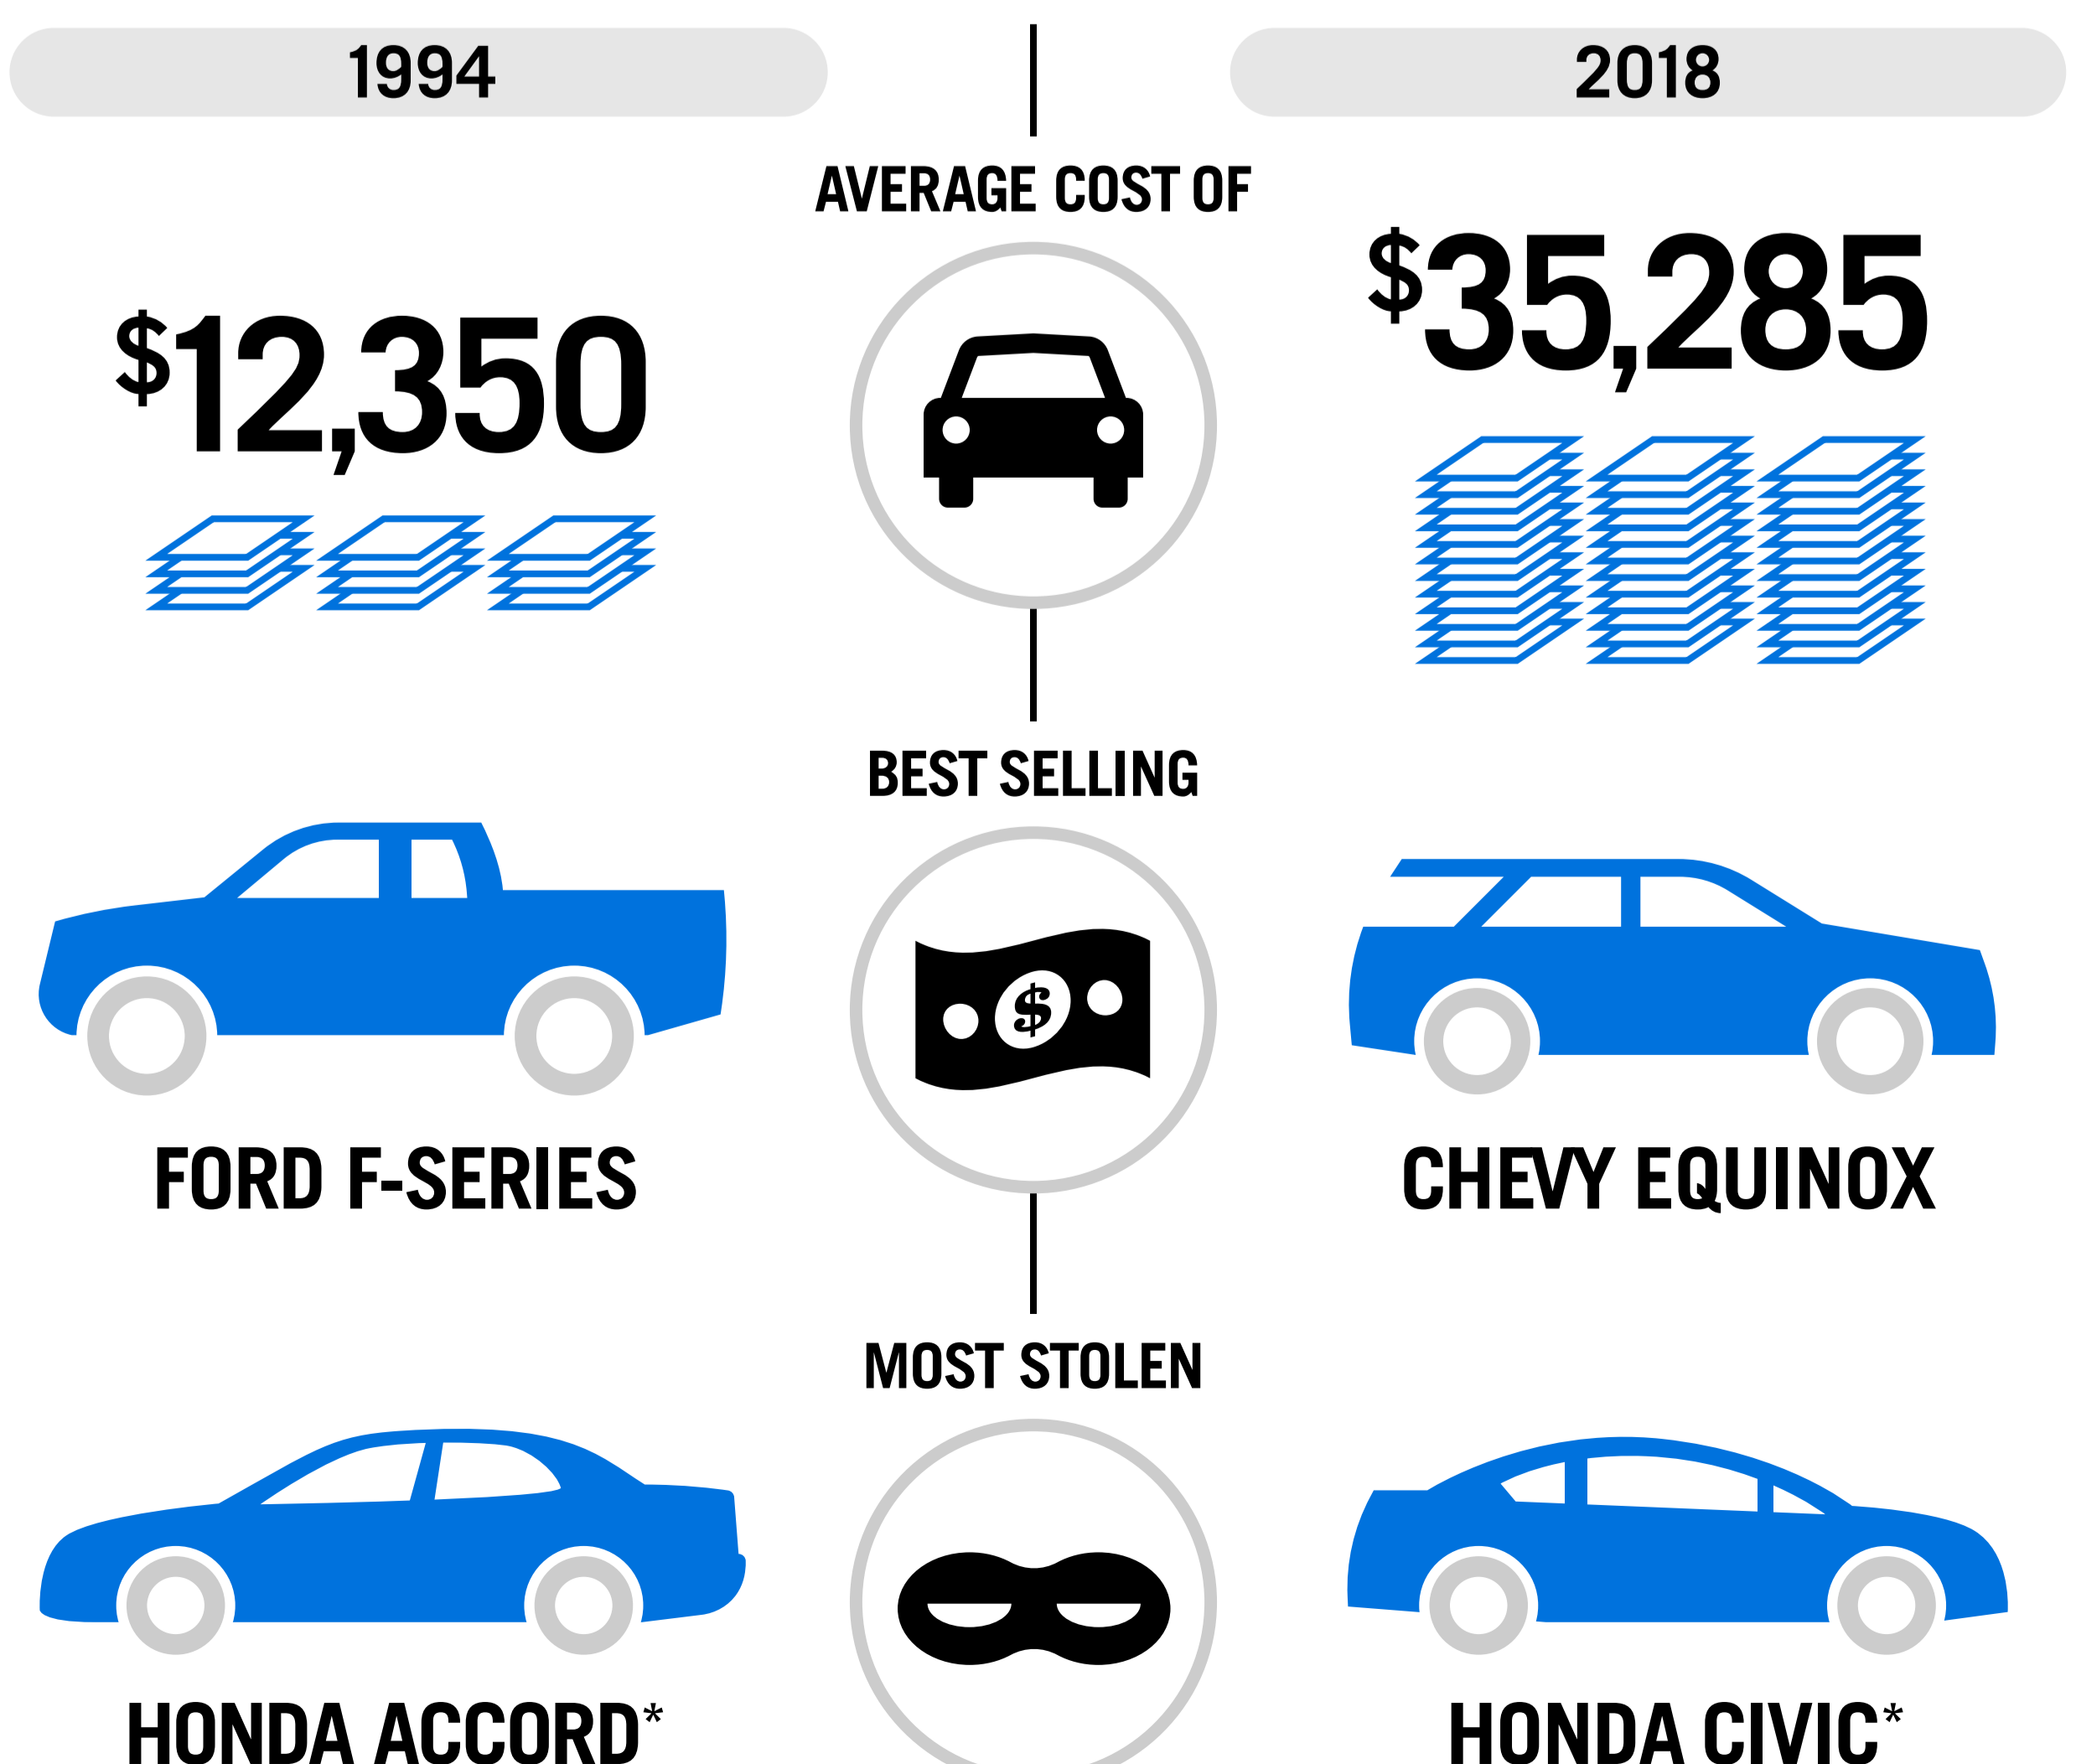

Pennsylvania Auto Theft Prevention Authority

25 YEARS OF AUTO THEFT PREVENTION

For 25 years, the mission of the Pennsylvania Auto Theft Prevention Authority (ATPA) has been to prevent, combat, and reduce automobile theft; and to improve and support auto theft law enforcement, administration, and prosecution. ATPA's efforts have proven successful—shown in the steep decline of vehicle theft over decades, the significant work of our network of law enforcement partners statewide, and the return on vehicles and parts recovered since inception.

VEHICLES STOLEN PER YEAR

OUR BUDGET

ROI SINCE INCEPTION

TOTAL VALUE RECOVERED

VEHICLE THEFT RATE

OUR GRANTEES

THEN & NOW

* Statistical year: 1995