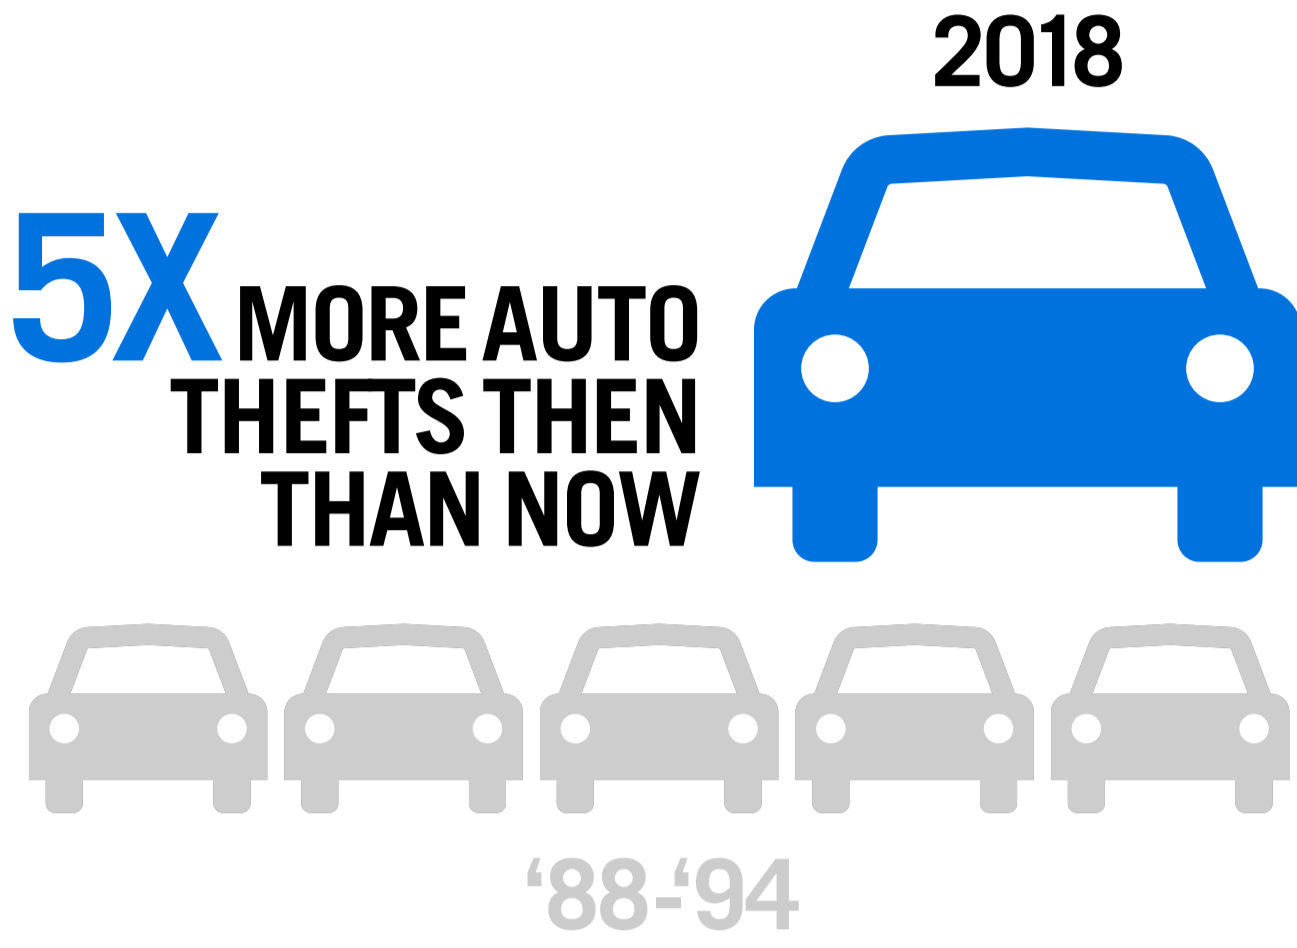

Pennsylvania Auto Theft Prevention Authority

25 YEARS OF AUTO THEFT PREVENTION

For 25 years, the mission of the Pennsylvania Auto Theft Prevention Authority (ATPA) has been to prevent, combat, and reduce automobile theft; and to improve and support auto theft law enforcement, administration, and prosecution. ATPA's efforts have proven successful—shown in the steep decline of vehicle theft over decades, the significant work of our network of law enforcement partners statewide, and the return on vehicles and parts recovered since inception.

VEHICLES STOLEN PER YEAR

OUR BUDGET

ROI SINCE INCEPTION

TOTAL VALUE RECOVERED

VEHICLE THEFT RATE

OUR GRANTEES

THEN & NOW

* Statistical year: 1995