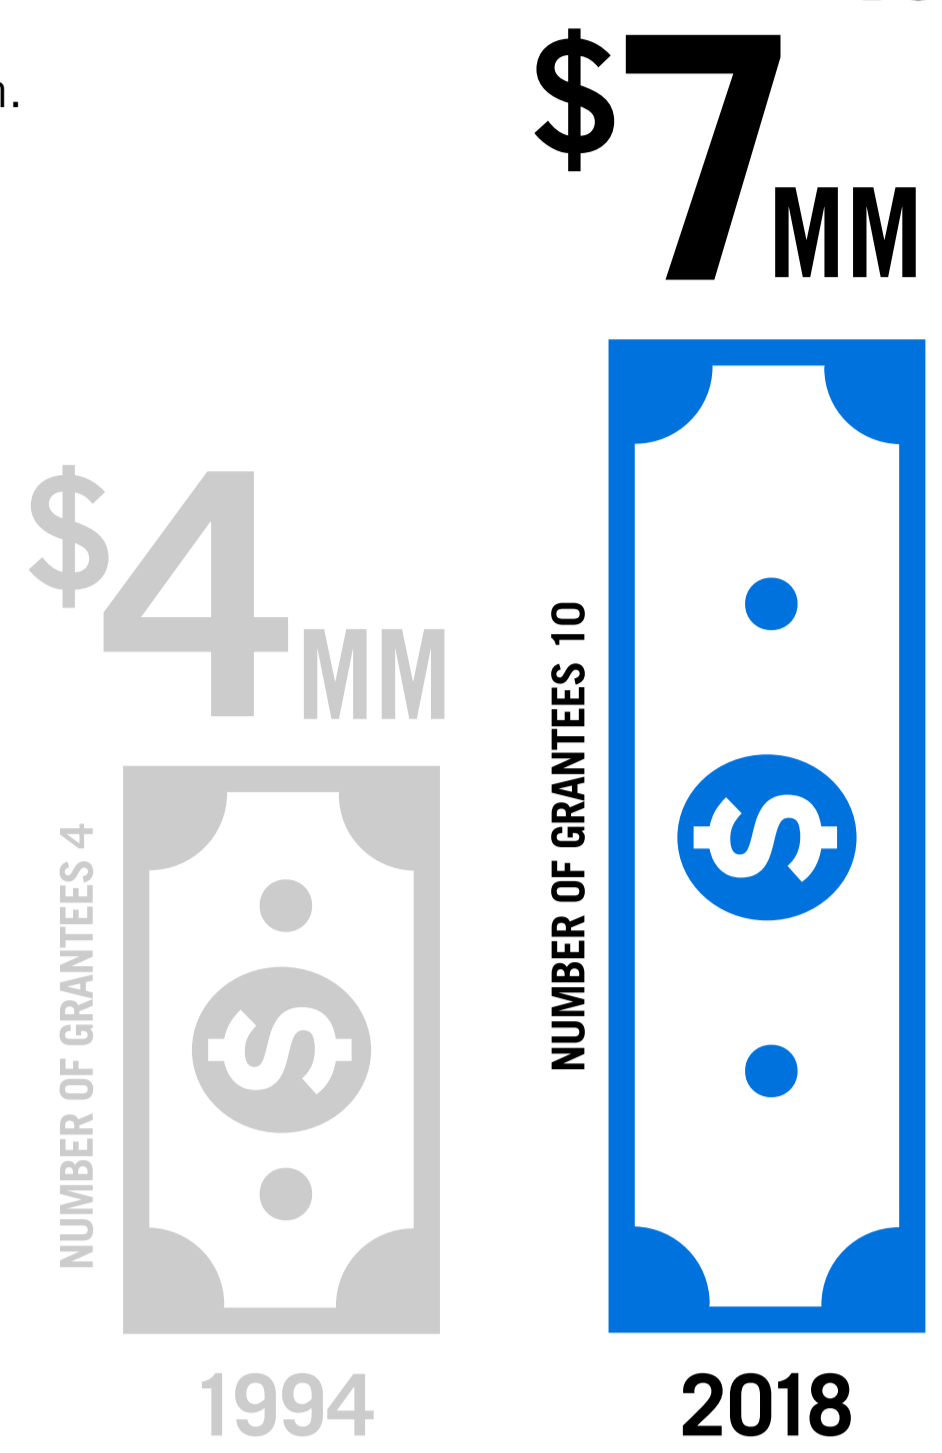

Pennsylvania Auto Theft Prevention Authority

25 YEARS OF AUTO THEFT PREVENTION

For 25 years, the mission of the Pennsylvania Auto Theft Prevention Authority (ATPA) has been to prevent, combat, and reduce automobile theft; and to improve and support auto theft law enforcement, administration, and prosecution. ATPA's efforts have proven successful—shown in the steep decline of vehicle theft over decades, the significant work of our network of law enforcement partners statewide, and the return on vehicles and parts recovered since inception.

VEHICLES STOLEN PER YEAR

OUR BUDGET

ROI SINCE INCEPTION

TOTAL VALUE RECOVERED

VEHICLE THEFT RATE

OUR GRANTEES

THEN & NOW

* Statistical year: 1995