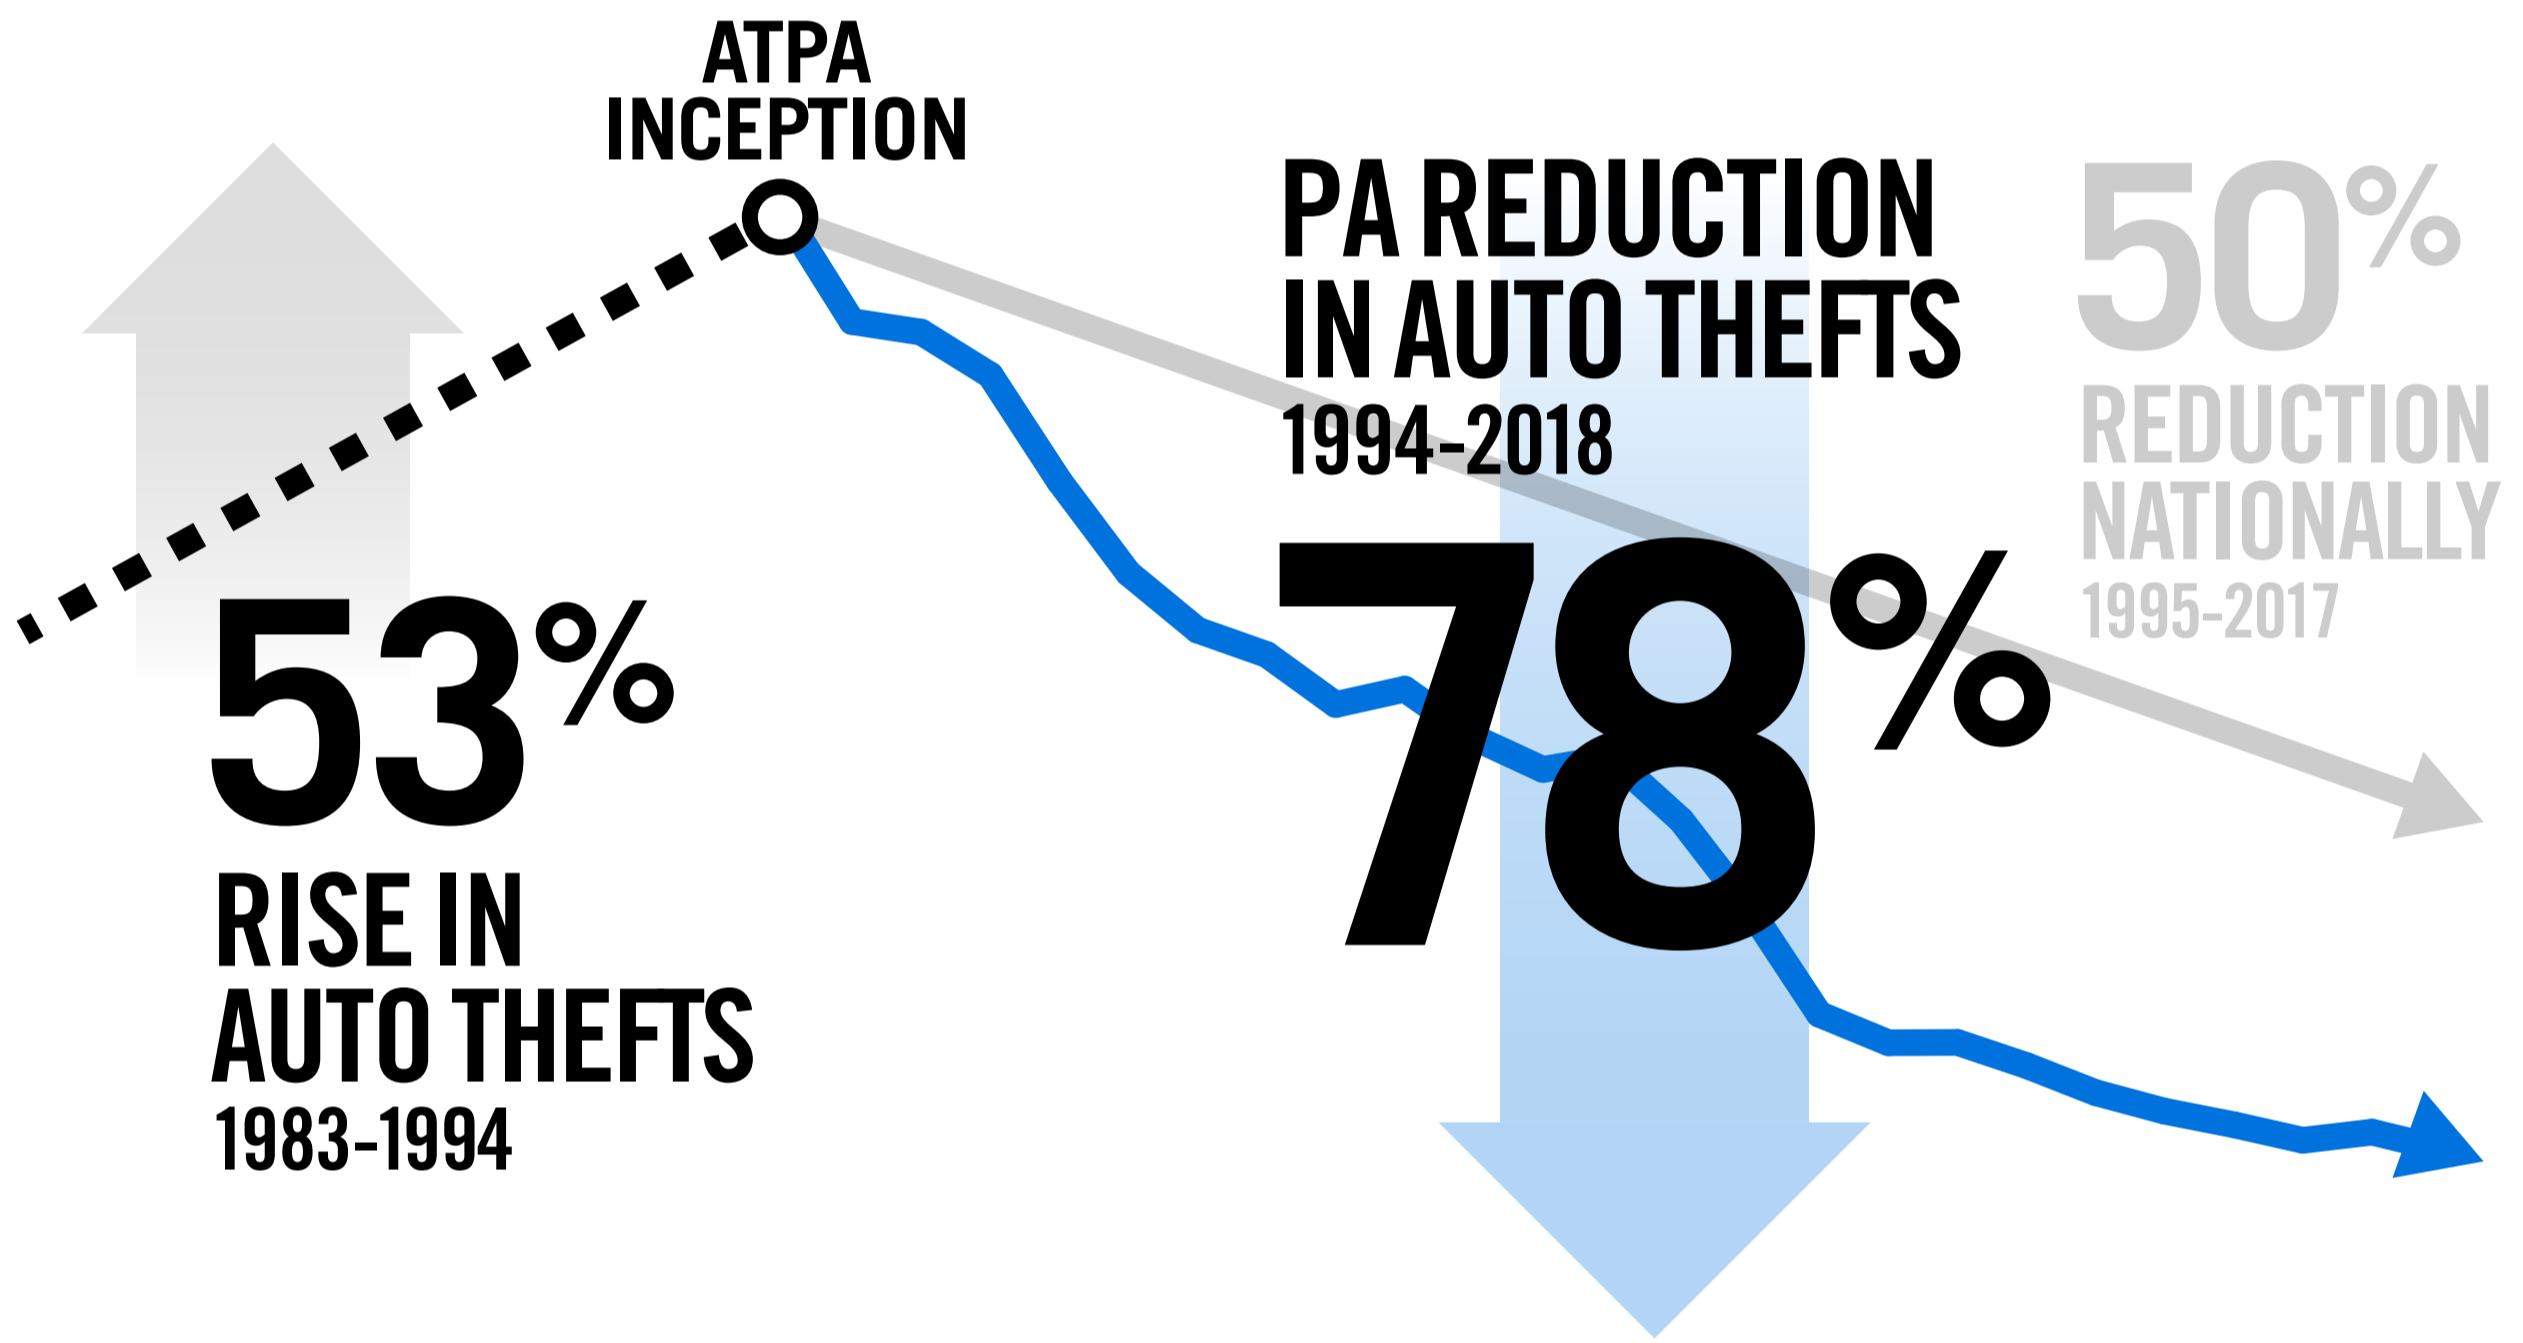

Pennsylvania Auto Theft Prevention Authority

25 YEARS OF AUTO THEFT PREVENTION

For 25 years, the mission of the Pennsylvania Auto Theft Prevention Authority (ATPA) has been to prevent, combat, and reduce automobile theft; and to improve and support auto theft law enforcement, administration, and prosecution. ATPA's efforts have proven successful—shown in the steep decline of vehicle theft over decades, the significant work of our network of law enforcement partners statewide, and the return on vehicles and parts recovered since inception.

VEHICLES STOLEN PER YEAR

OUR BUDGET

ROI SINCE INCEPTION

TOTAL VALUE RECOVERED

VEHICLE THEFT RATE

OUR GRANTEES

THEN & NOW

* Statistical year: 1995